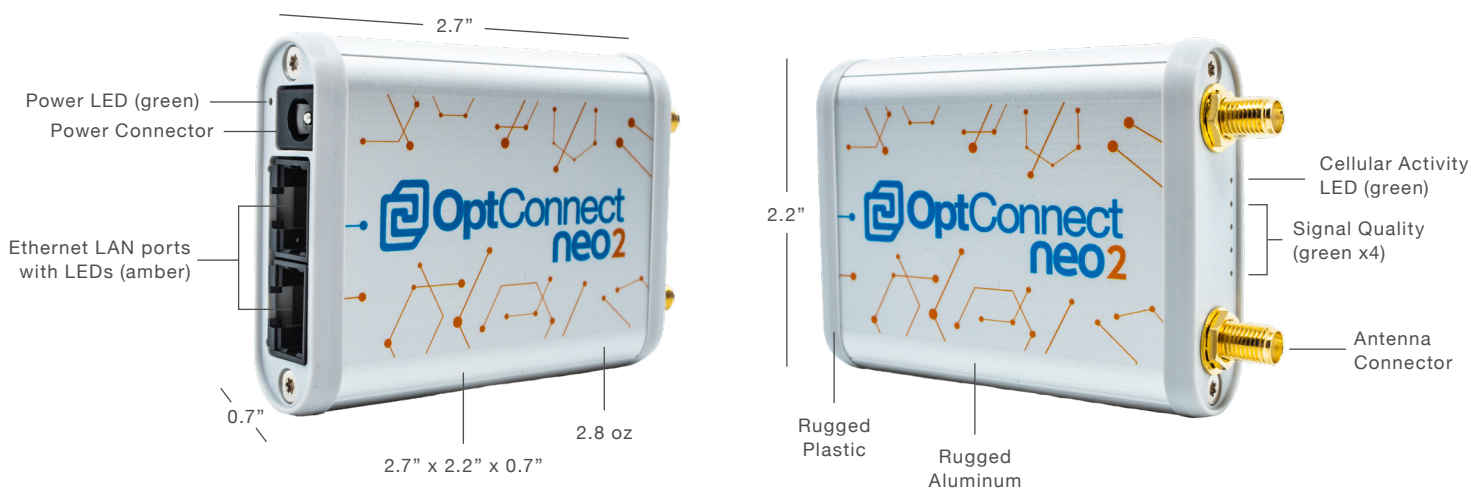

Headache-Free connectivity for your IoT & M2M applications.

OptConnect neo2

Features

- **Plug-n-play** High-speed connectivity
- **Lightweight** 2.8 oz
- **Compact size** 2.7" x 2.2" x 0.7"
- **Rugged** Aircraft grade Aluminum, Temp resistance -40c - +85

Advantages

- Primary network connectivity for micro markets, kiosks, signs, POS, ATMs, etc.
- Dual-carrier redundancy
- Delivers speed and wide coverage (Cellular Technology 4G LTE)
- Flexible and practical
- Flexible mounting options
- 5v power
- Enables remote device connectivity
- Always on
- Low power consumption 4G 10-12.5 watts peak
- Built-in Firewall – 2.2
- DHCP server for local automatic IP assignment – can assign static IPs
 - Public and Private IP modes for local IP assignment
 - NAT with VPN Passthru
 - Domain name addressable
- High-Speed Data Connections

Wireless WAN	
LTE CAT 4	FDD B2[1900], B4[1700], B5[850], B12[700], B13[700], B14[700], B66[1700], B71[600]
	B2[1900], B4[1700], B5[850]
SIM Slots	2 internal 3FF Micro-SIM Slot
Antenna Connectors	2 x 50 Ω SMA (Center pin: female)
Ethernet	
Ports	2
Connector	RJ-45
Standard	IEEE 802.3
Physical Layer	10/100 Base-T
Data Rate	10/100 MBit/s
Mode	Full or Half duplex
Interface	Auto MDI/MDIX
Management	
Fully Managed Service	OptConnect Portal
Processor and Memory	Atheros AR9331, 64MB RAM, 16MB FLASH
Protocol Support	HTTP, HTTPS, FTP, SSL
Power	
Input	5 VDC (power supply with barrel connector included)
Consumption	Typical: 3.5 W; Max: 12.5 W
General	
LEDs	Power On, LAN Connection, signal quality, cell activity
Relative Humidity	5% to 95% (non-condensing)
Approvals	
GSM/CDMA	Verizon ODI, PTCRB, AT&T
Carrier Certifications	Certified by Verizon PTCRB, AT&T, and most major carriers